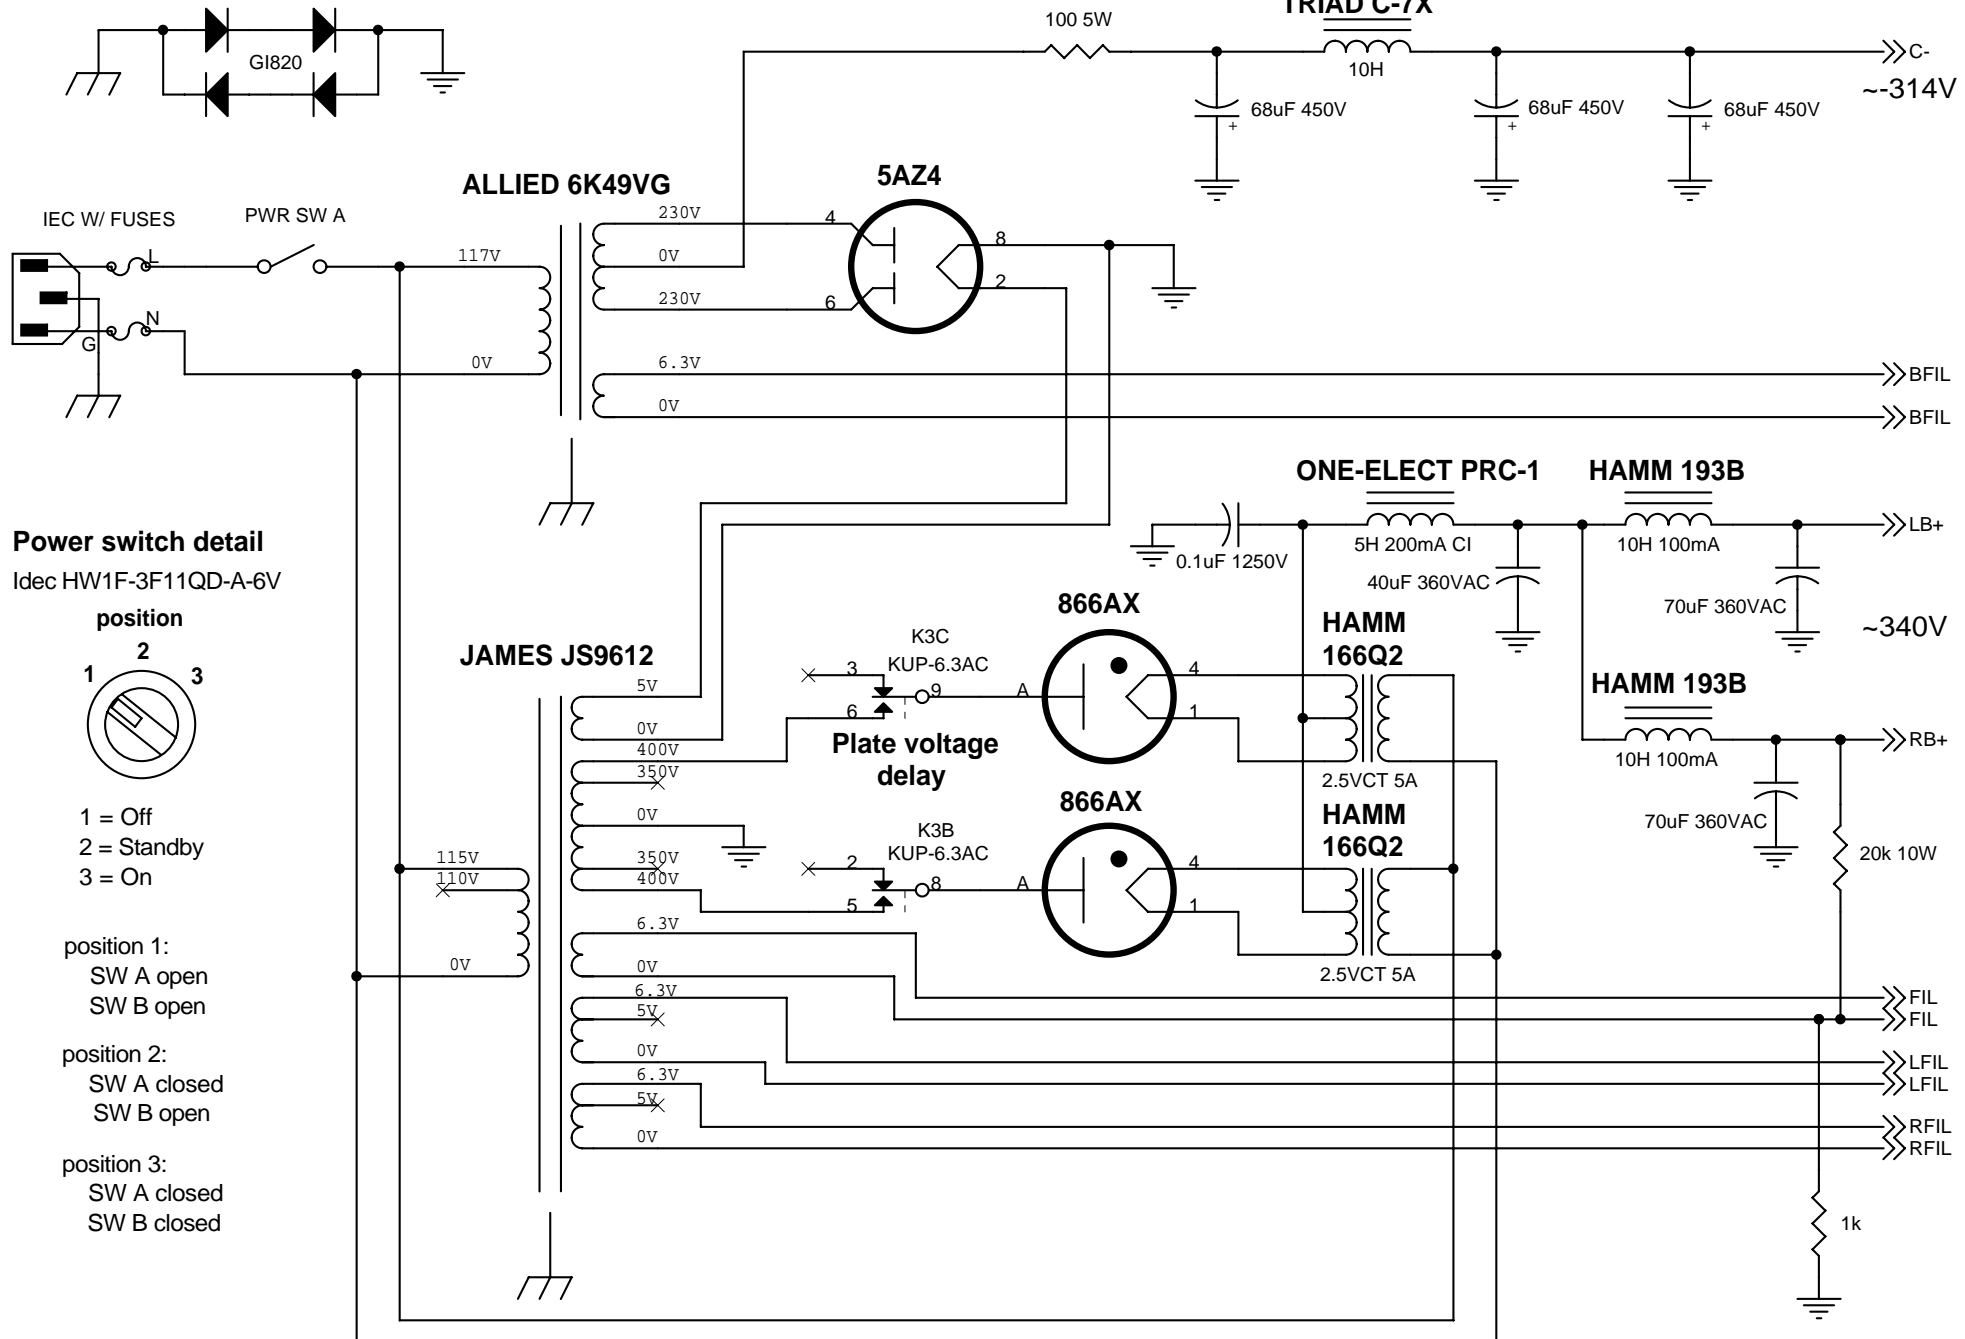

Left channel shown -
right channel identical

The Unnecessarily Complex 300B Amp - Pete Millett 2008

Amplifier

Power switch detail
 Idec HW1F-3F11QD-A-6V

- 1 = Off
- 2 = Standby
- 3 = On

- position 1:
 SW A open
 SW B open

- position 2:
 SW A closed
 SW B open

- position 3:
 SW A closed
 SW B closed

The Unnecessarily Complex
300B Amp - Pete Millett 2008

Power Supplies

Power switch detail Idec HW1F-3F11QD-A-6V

position 1: SW A open
SW B open

position 2: SW A open
SW B closed

position 3: SW A closed
SW B closed

The Unnecessarily Complex
300B Amp - Pete Millett 2008

Bias and control