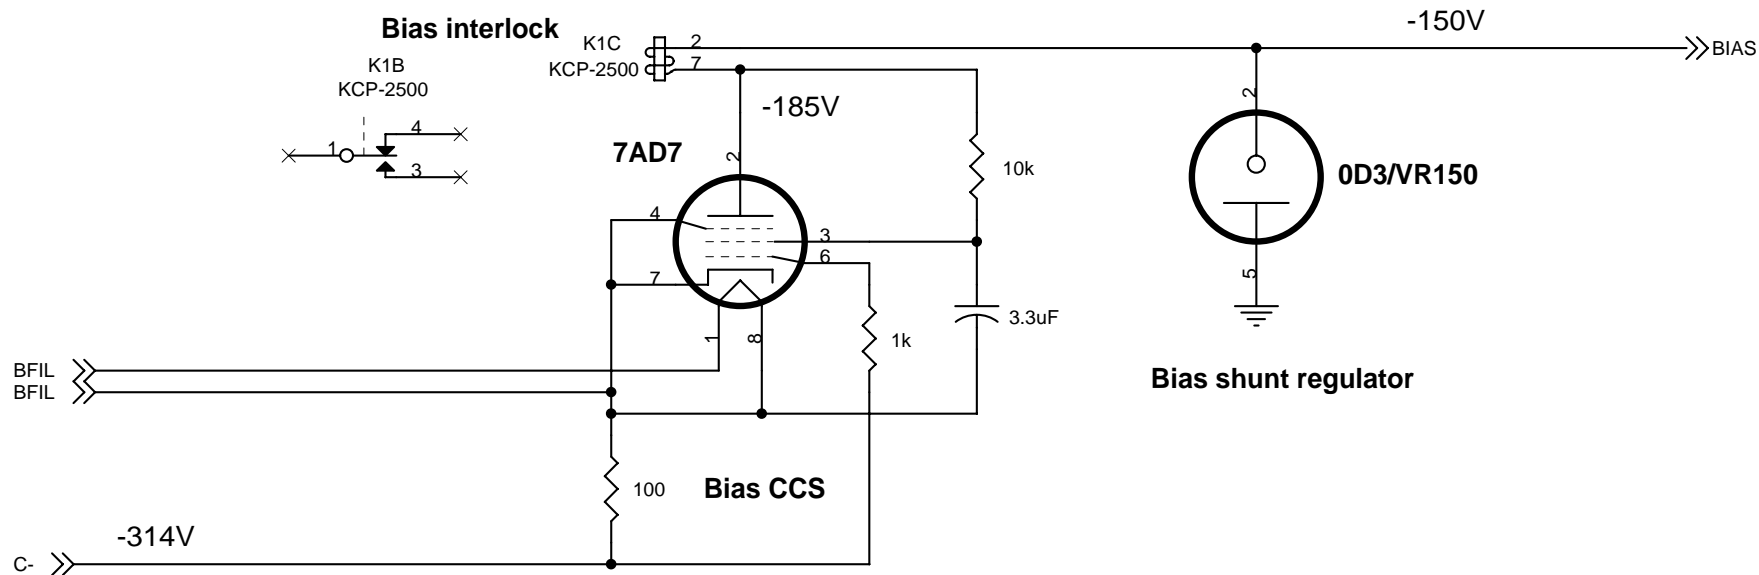

Left channel shown -
right channel identical

The Unnecessarily Complex 300B Amp - Pete Millett 2008

Amplifier

Power switch detail
 Idec HW1F-3F11QD-A-6V

- 1 = Off
- 2 = Standby
- 3 = On

- position 1:
 SW A open
 SW B open

- position 2:
 SW A closed
 SW B open

- position 3:
 SW A closed
 SW B closed

The Unnecessarily Complex
300B Amp - Pete Millett 2008

Power Supplies

Power switch detail Idec HW1F-3F11QD-A-6V

position 1: SW A open
SW B open

position 2: SW A open
SW B closed

position 3: SW A closed
SW B closed

The Unnecessarily Complex
300B Amp - Pete Millett 2008

Bias and control