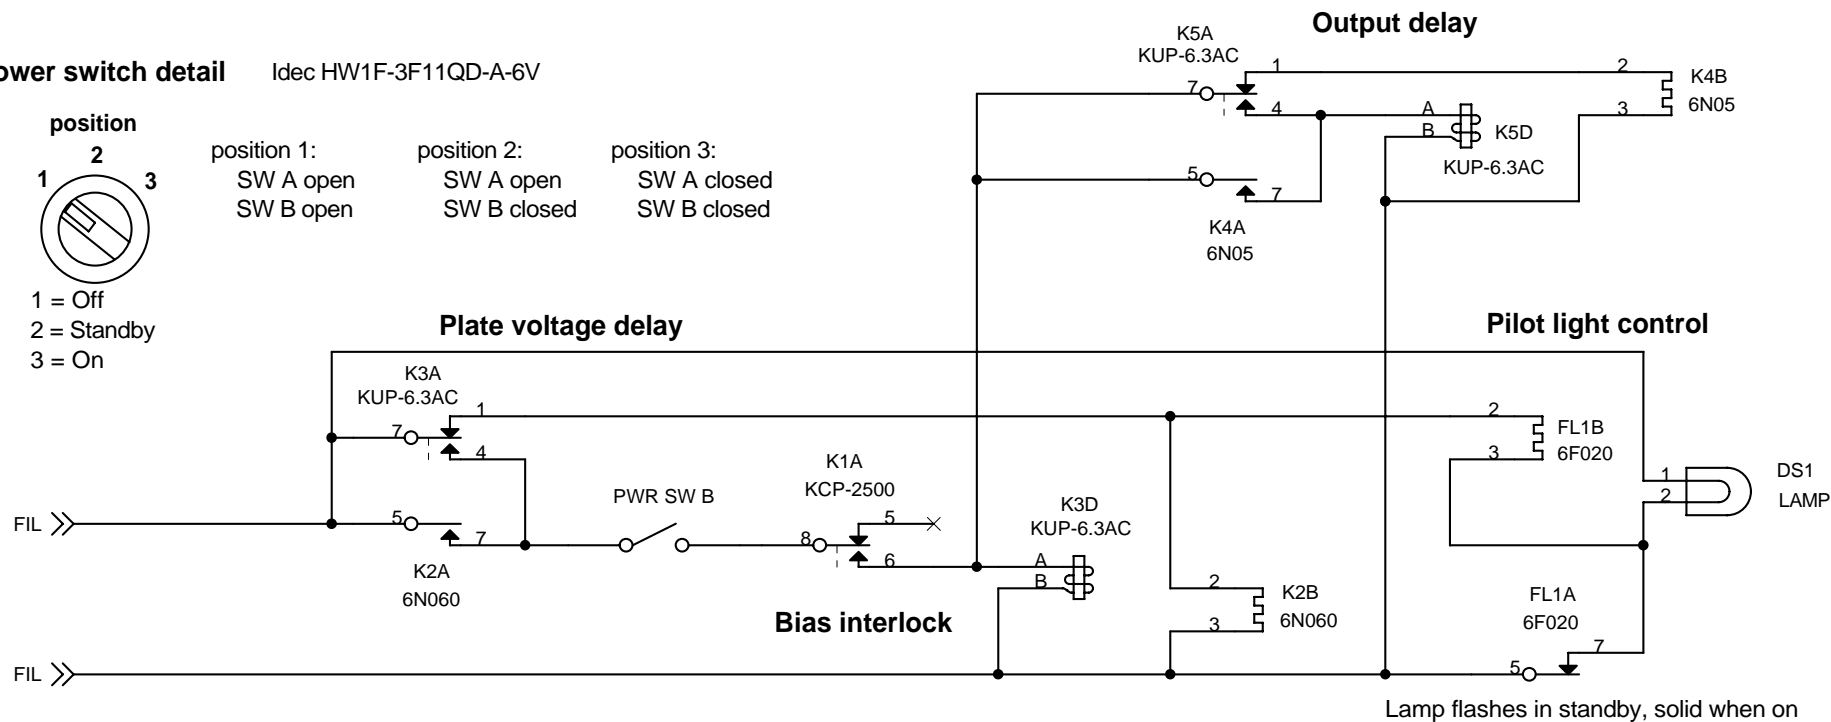

Left channel shown -
right channel identical

The Unnecessarily Complex 300B Amp - Pete Millett 2008

Amplifier

Power switch detail
 Idec HW1F-3F11QD-A-6V

- 1 = Off
- 2 = Standby
- 3 = On

- position 1:
 SW A open
 SW B open

- position 2:
 SW A closed
 SW B open

- position 3:
 SW A closed
 SW B closed

The Unnecessarily Complex
300B Amp - Pete Millett 2008

Power Supplies

Power switch detail Idec HW1F-3F11QD-A-6V

position 1: SW A open
SW B open

position 2: SW A open
SW B closed

position 3: SW A closed
SW B closed

The Unnecessarily Complex
300B Amp - Pete Millett 2008

Bias and control