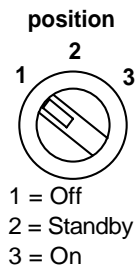

Left channel shown -
right channel identical

The Unnecessarily Complex 300B Amp - Pete Millett 2008

Amplifier

Power switch detail
 Idec HW1F-3F11QD-A-6V

- 1 = Off
- 2 = Standby
- 3 = On

- position 1:
 SW A open
 SW B open

- position 2:
 SW A closed
 SW B open

- position 3:
 SW A closed
 SW B closed

The Unnecessarily Complex
300B Amp - Pete Millett 2008

Power Supplies

Power switch detail Idec HW1F-3F11QD-A-6V

position 1: SW A open
SW B open

position 2: SW A open
SW B closed

position 3: SW A closed
SW B closed

The Unnecessarily Complex
300B Amp - Pete Millett 2008

Bias and control