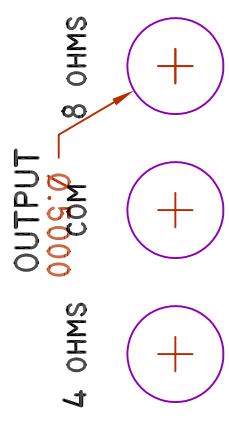

AC POWER  
100/120/220/240V  
50/60HZ 300W

FUSE: 100/110V 5A 220/240V 2.5A

DANGER! HIGH VOLTAGES INSIDE!

WWW.PMILLETT.COM