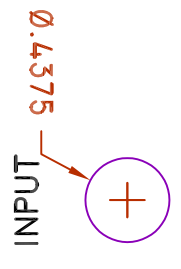

AC POWER  
100/120/220/240V  
50/60HZ 300W

FUSE: 100/110V 5A 220/240V 2.5A

DANGER! HIGH VOLTAGES INSIDE!

WWW.PMILLETT.COM