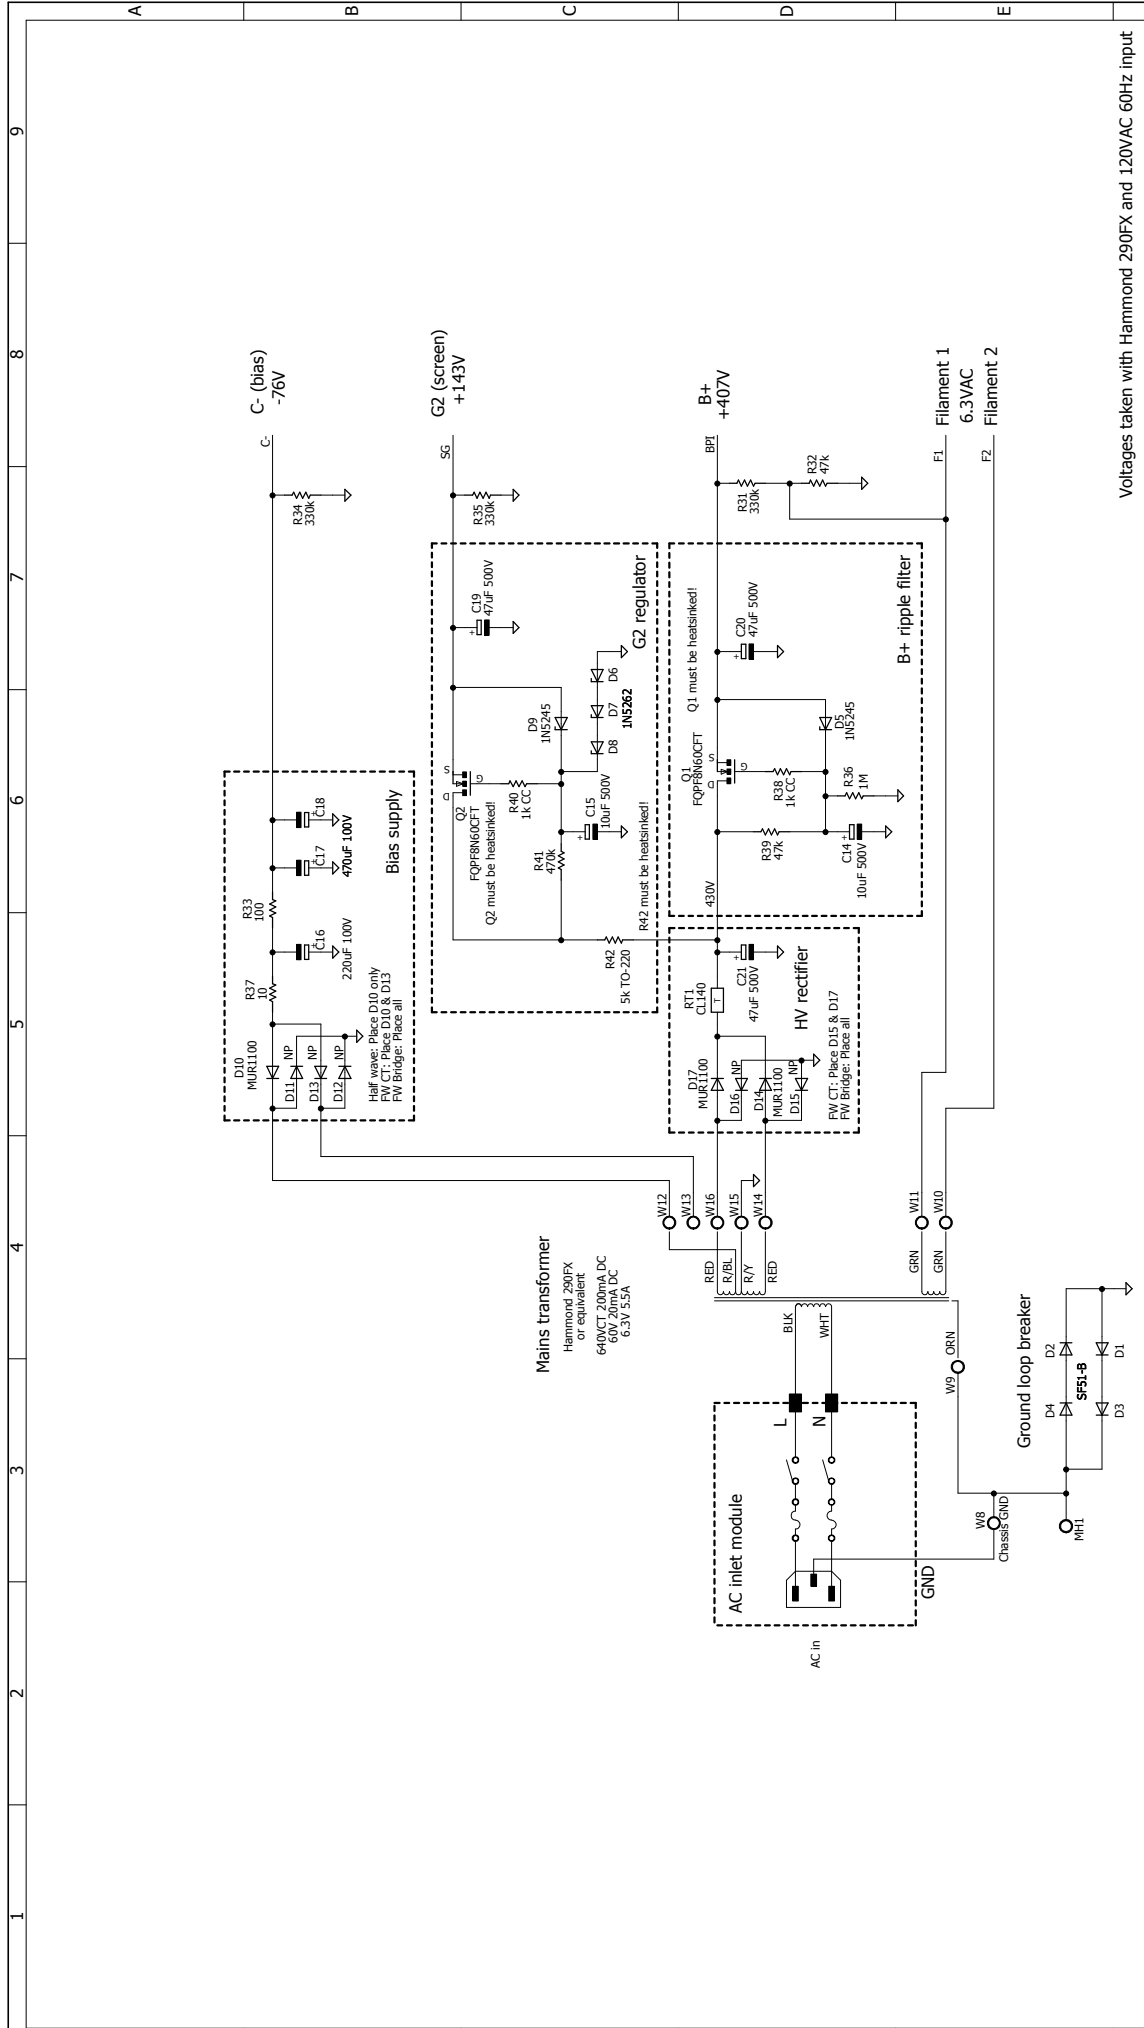

Voltagess taken with Hammond 290FX and 120VAC 60Hz input

Dist. Cancelling P-P Amp MB
 Pete Millett 2016
 www.pmillett.com

TITLE: dcpp_mb
 Document Number:
 Date: 1/29/2017 3:40 PM

Sheet: 1/2

REV:	
Document Number:	

Voltagess taken with Hammond 290FX and 120VAC 60Hz input

Dist. Cancelling P-P Amp - Power Pete Millett 2016 www.pmillett.com	
TITLE: dcpp_mb	REV:
Document Number:	
Date: 1/29/2017 3:40 PM	Sheet: 2/2