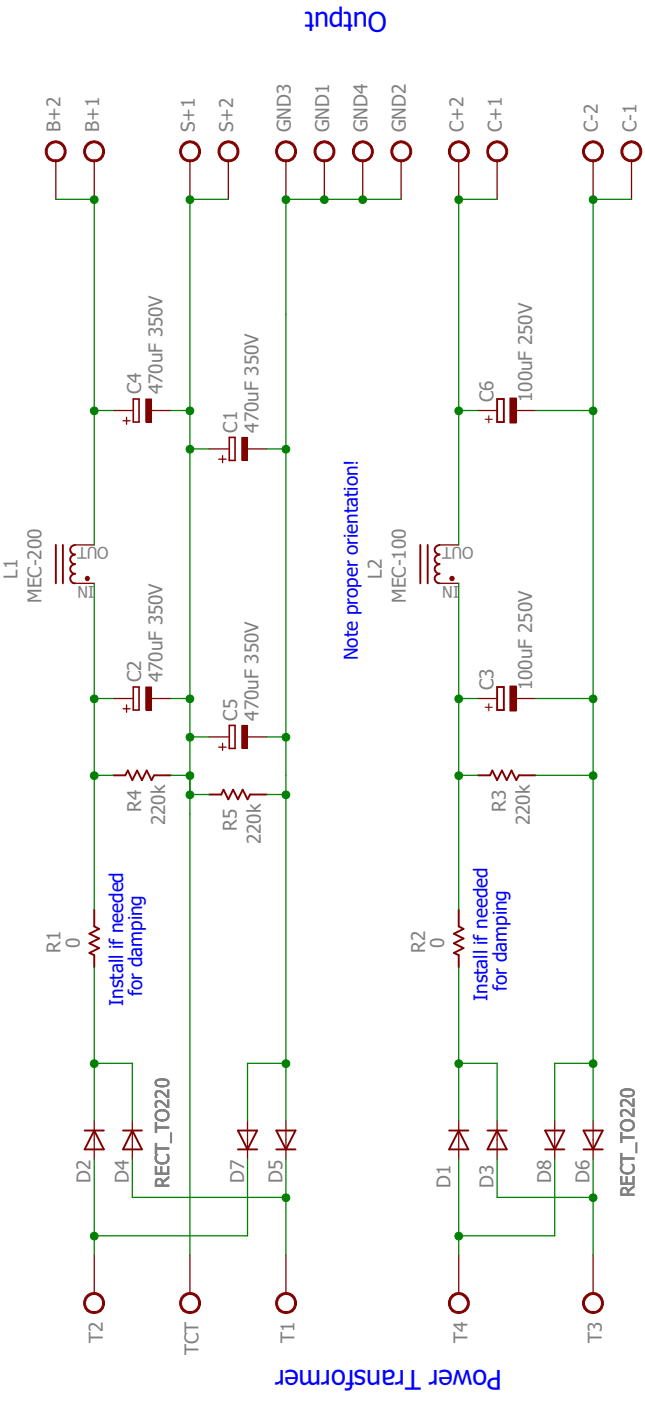

Note proper orientation!

Power Transformer

Output

Note proper orientation!

# MEC power supply

[www.pmillett.com](http://www.pmillett.com)

TITLE: hvrect\_mec2

Document Number:

REV:

Date: 2/9/2024 3:53 PM

Sheet: 1/1