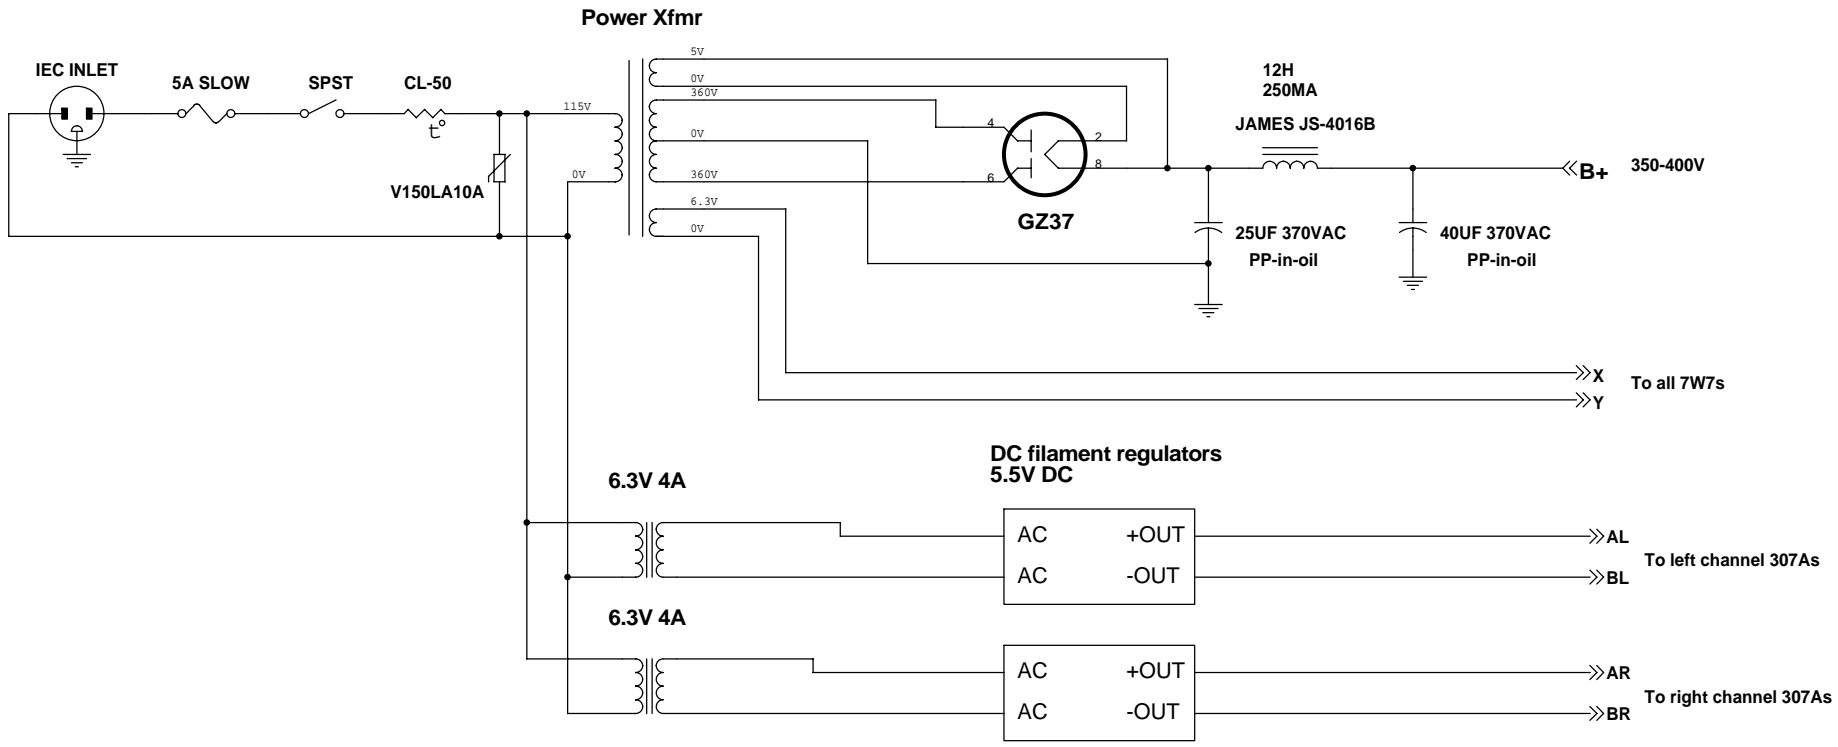

ONE CHANNEL SHOWN,
OTHER CHANNEL IDENTICAL

307A Push-Pull Amp
2008 Pete Millett

307A Push-Pull Amp
2008 Pete Millett